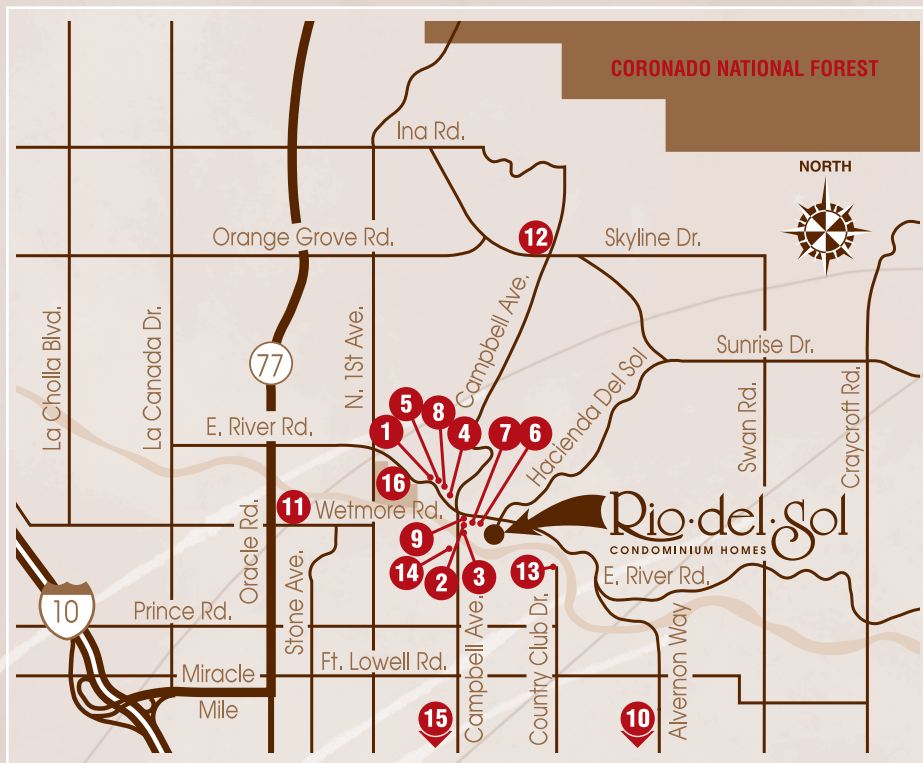

# Rio del Sol

CONDOMINIUM HOMES

*life at your doorstep*

Rio del Sol is located in the center of a thriving urban community. You'll be just minutes away from great shopping, from boutiques to premier malls. Enjoy your choice of dining options, including convenient fast-food and favorite gourmet restaurants. Pamper yourself at the salon, spend the day on the golf course or head to Rillito Downs Park for some outdoor adventure. Whatever delights you, it's sure to be just around the corner from Rio del Sol.

1. Sullivan's Steakhouse
2. Acacia at St. Philip's
3. Vivace Restaurant
4. Zin Burger
5. PF Chang's China Bistro
6. Gadabout Salon and Spa
7. Body Works Studio
8. Starbucks
9. St. Philip's Plaza
10. El Con Mall
11. Tucson Mall
12. La Encantada
13. Tucson Racquet & Fitness Club
14. Trader Joe's
15. University of Arizona
16. Rillito Downs Park

2550 East River Road • Tucson, Arizona 85718  
p (520) 395-1299 • f (520) 395-1314 • [rio-del-sol.com](http://rio-del-sol.com)

Illustrations are artist's renderings and may vary from actual plan. Specifications are subject to change without notice or obligation. Consult sales associate for details.