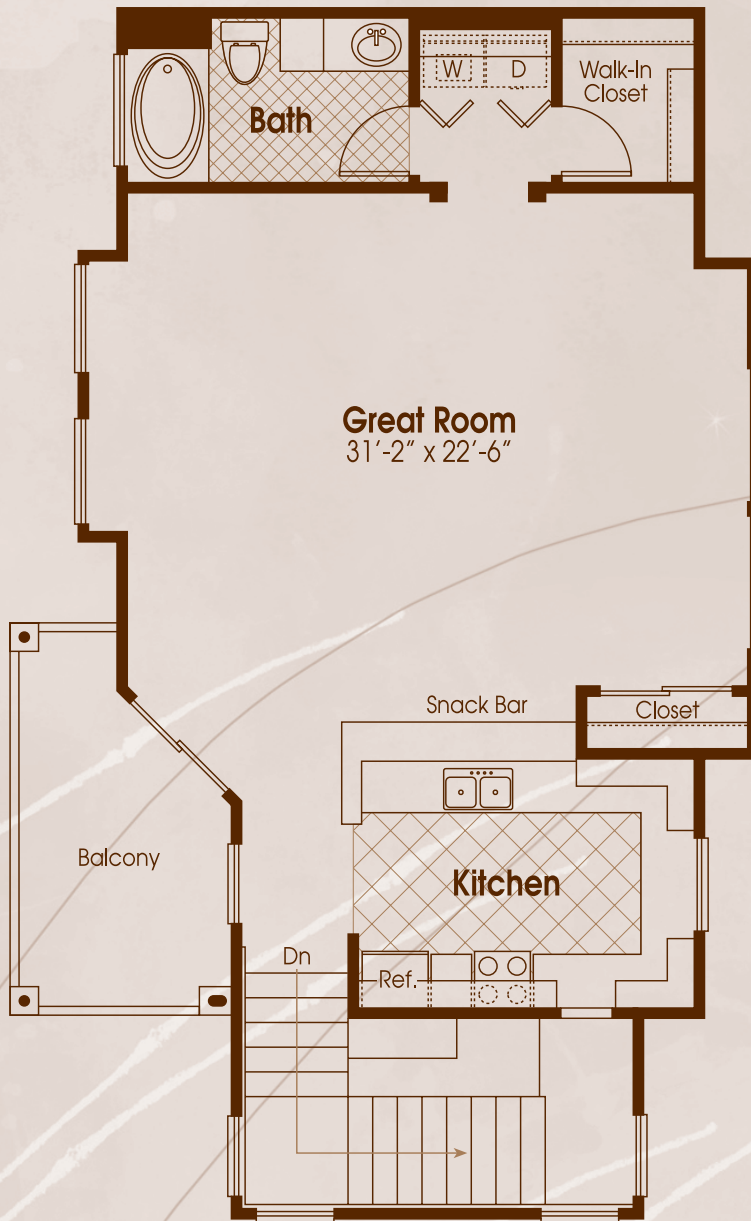

## DEL SOL

Loft • 906 Sq. Ft.

2550 East River Road • Tucson, Arizona 85718  
p (520) 395-1299 • f (520) 395-1314 • [rio-del-sol.com](http://rio-del-sol.com)

Illustrations are artist's renderings and may vary from actual plan. Specifications are subject to change without notice or obligation. Consult sales associate for details.