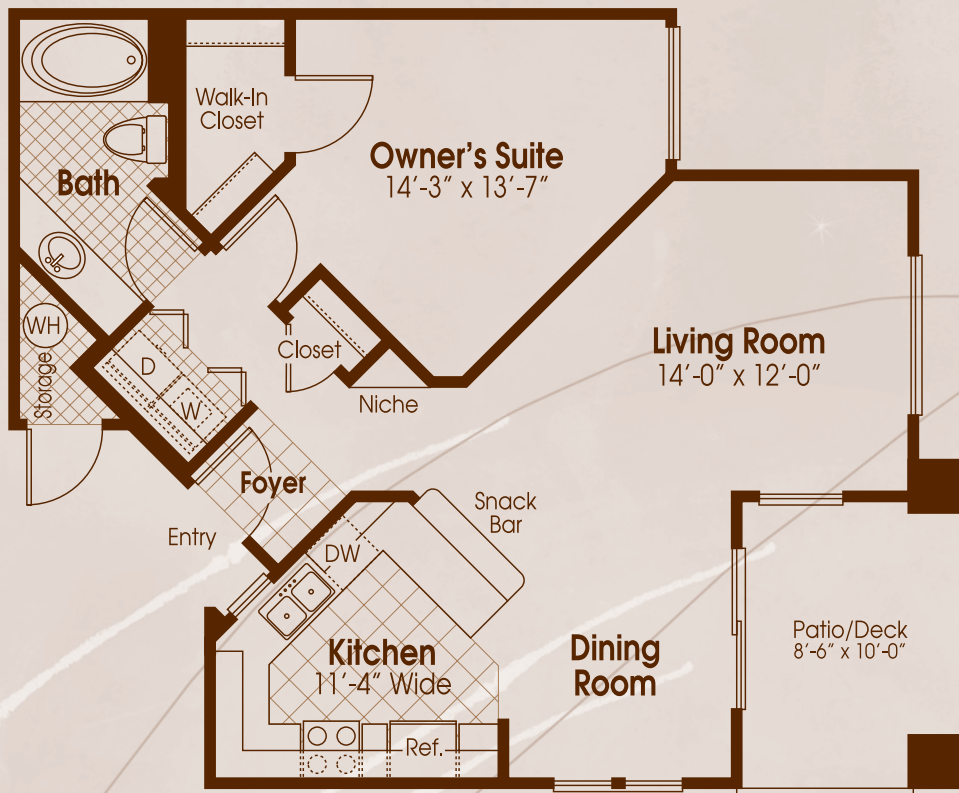

## ENCANTO

1 Bedroom, 1 Bath • 748 Sq. Ft.

2550 East River Road • Tucson, Arizona 85718  
p (520) 395-1299 • f (520) 395-1314 • [rio-del-sol.com](http://rio-del-sol.com)

Illustrations are artist's renderings and may vary from actual plan. Specifications are subject to change without notice or obligation. Consult sales associate for details.