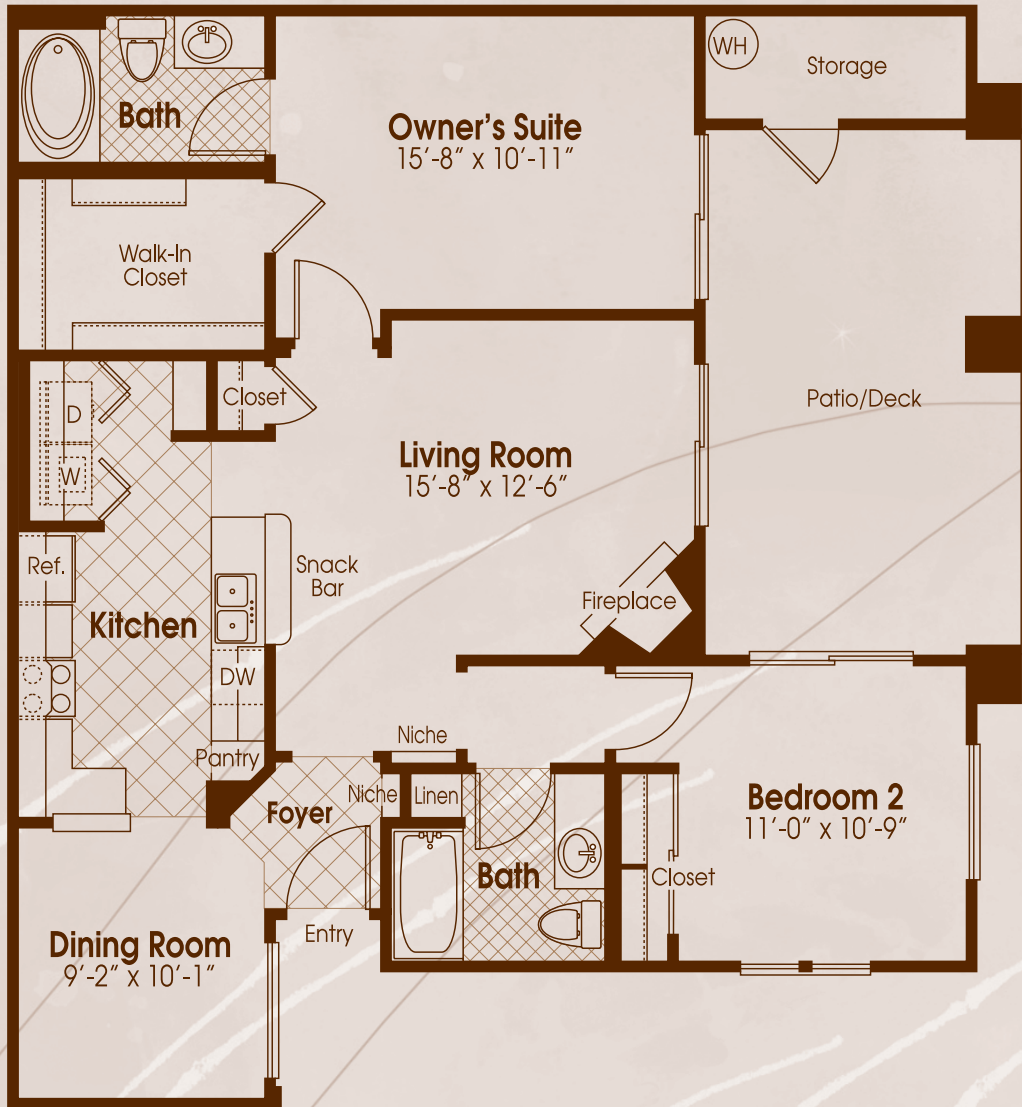

Rio·del·Sol

CONDOMINIUM HOMES

PRESIDIO

2 Bedrooms, 2 Baths • 1,075 Sq. Ft.

2550 East River Road • Tucson, Arizona 85718
p (520) 395-1299 • f (520) 395-1314 • rio-del-sol.com

Illustrations are artist's renderings and may vary from actual plan. Specifications are subject to change without notice or obligation. Consult sales associate for details.