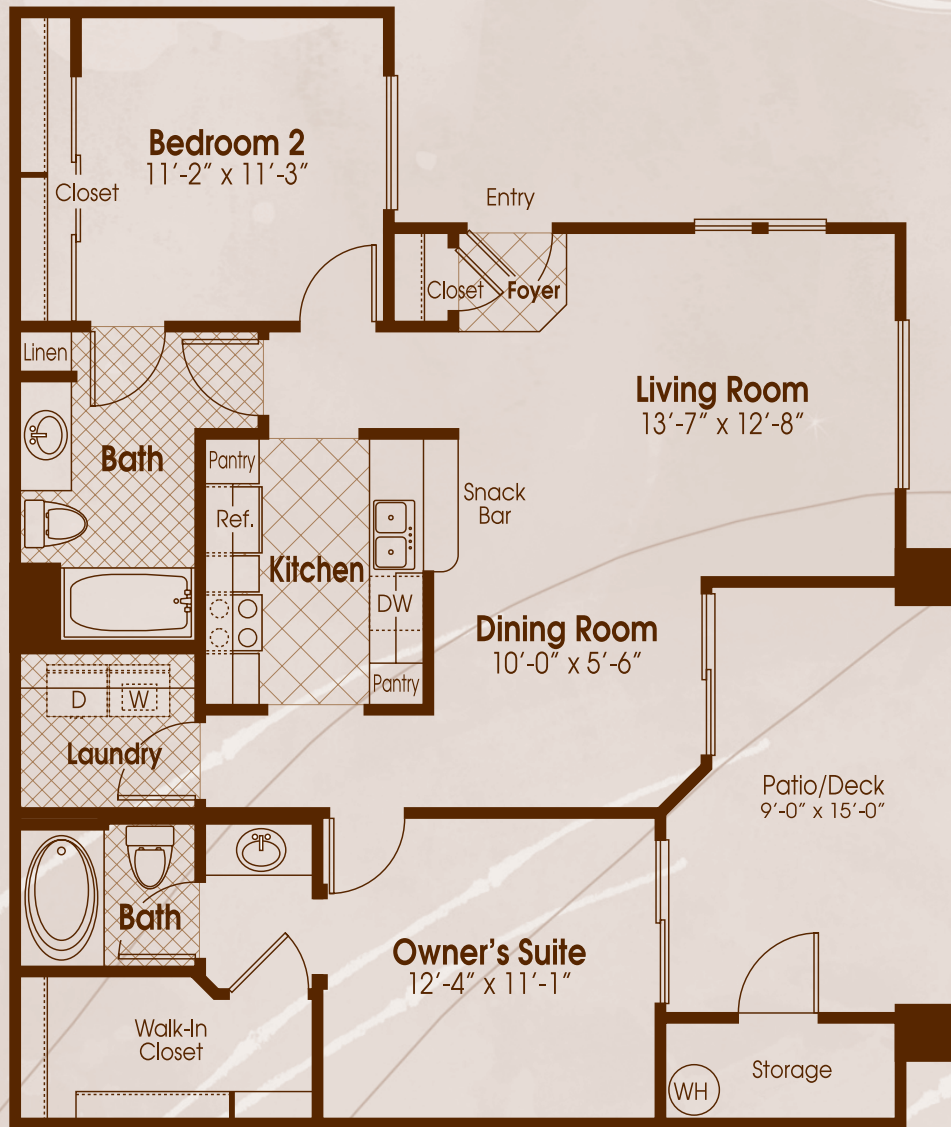

SANTA CATALINA

2 Bedrooms, 2 Baths • 1,025 Sq. Ft.

2550 East River Road • Tucson, Arizona 85718
p (520) 395-1299 • f (520) 395-1314 • rio-del-sol.com

Illustrations are artist's renderings and may vary from actual plan. Specifications are subject to change without notice or obligation. Consult sales associate for details.